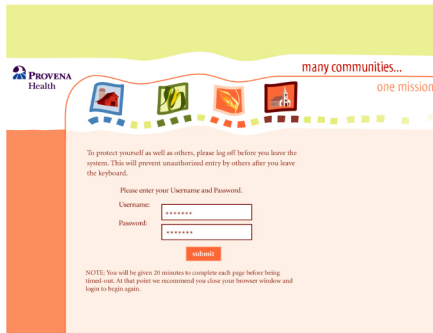

2004 PROVENA
CONCEPT: COMMUNITY

- QUILT
theme: "america's heart[ant]"
visua] element: "stitchwork quilt"
mockup: enrollment cover, login screen

► COLOR PALETTE

► LOG-IN SCREEN

► ENROLLMENT COVER

2004 PROVENA
CONCEPT: COMMUNITY

► PICKET FENCE

theme: a less exclusive treehouse
visual element: white picket fence
mockup: enrollment cover, login screen

► COLOR PALETTE

► LOG-IN SCREEN

► ENROLLMENT COVER

2004 PROVENA
CONCEPT: COMMUNITY

- ▶ "SAFE"
theme: clean, simple, subtle
visual element: shapes of original logo
mockup: enrollment cover, login screen

▶ COLOR PALETTE

▶ LOG-IN SCREEN

▶ ENROLLMENT COVER